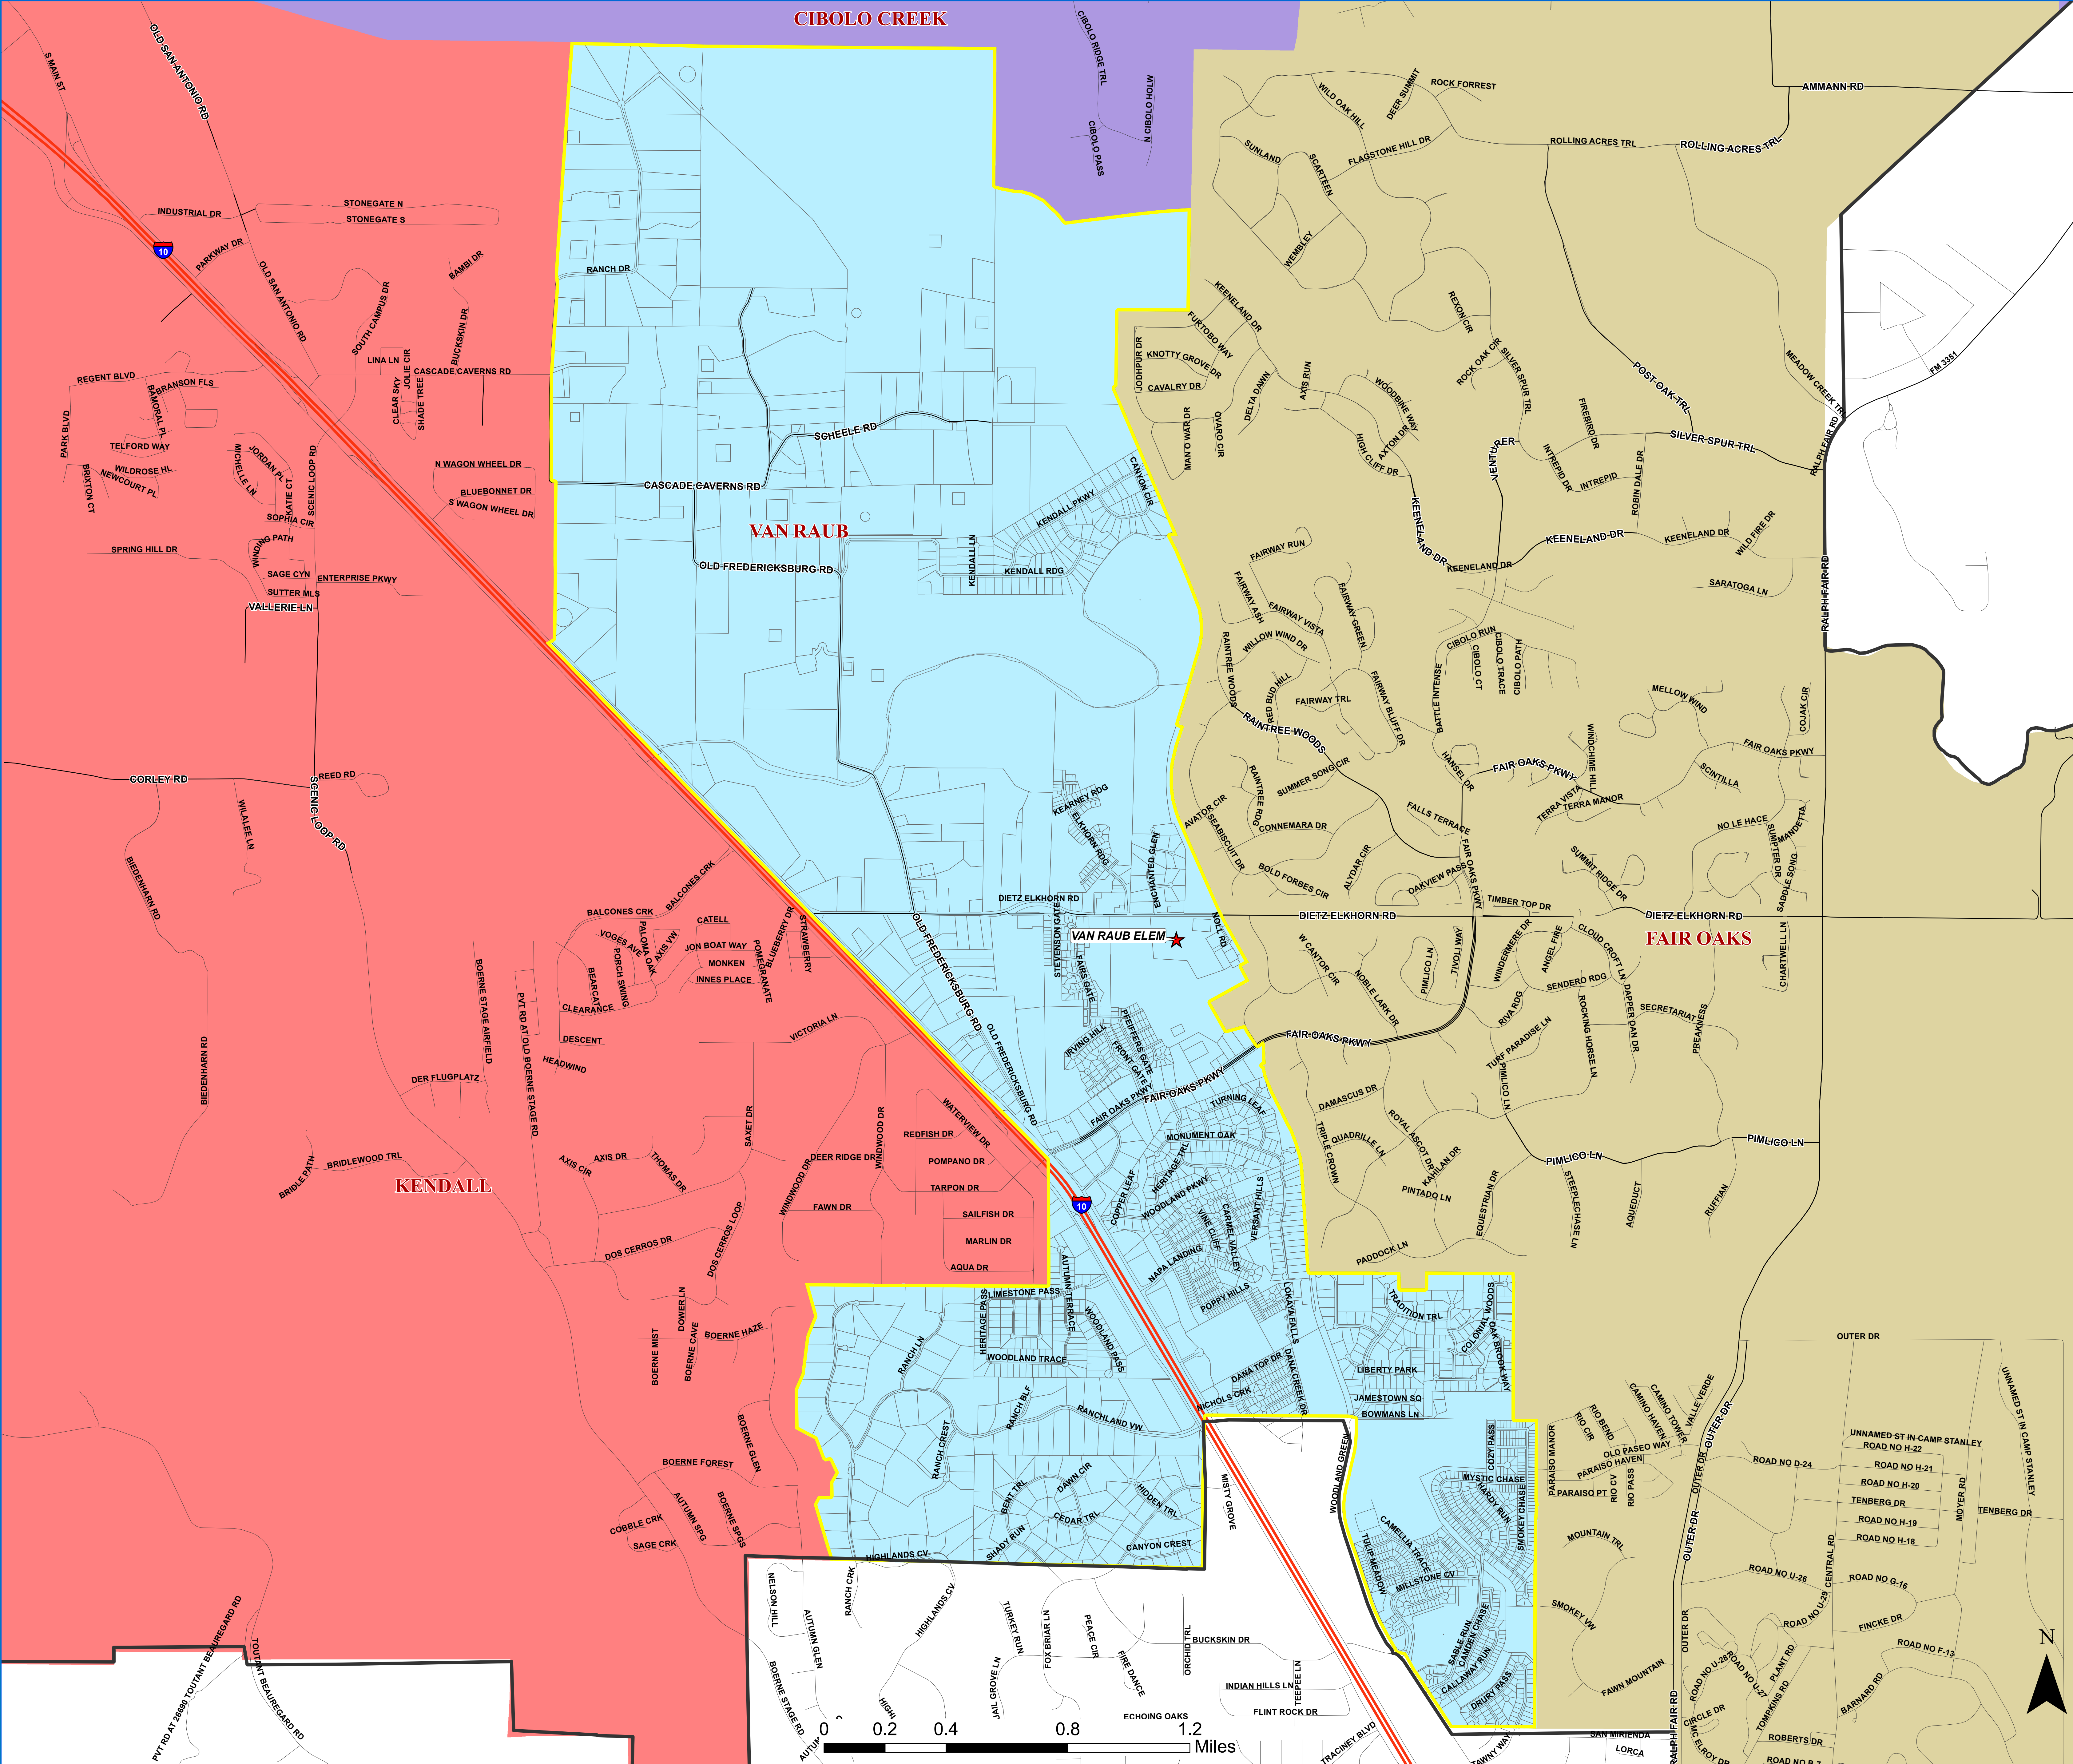

BOERNE INDEPENDENT SCHOOL DISTRICT

VAN RAUB ELEMENTARY SCHOOL ATTENDANCE ZONE 2018-2019

Elementary Boundaries

- CURINGTON
- FAIR OAKS
- VAN RAUB
- CIBOLO CREEK
- FABRA
- KENDALL

Schools

- River
- Parcels
- Elementary School